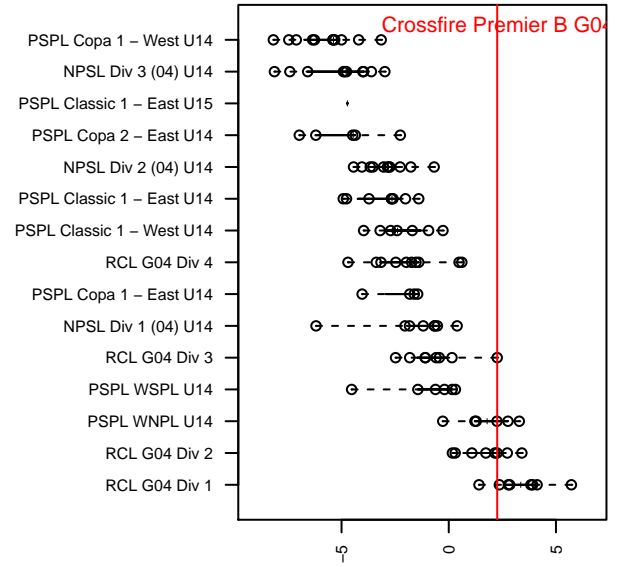

# Crossfire Premier B G04

Crossfire Premier  
 Redmond, WA  
 G04 total strength=1580  
 attack=9.7 defense=23.02  
 fall league = RCL G04 Div 3

alt names used:  
 Crossfire Premier G04 B  
 CROSSFIRE PREMIER G2004 B  
 CROSSFIRE PREMIER G2004 B (WA)  
 CROSSFIRE PREMIER G2004 B (WA)  
 Crossfire Premier G2004-B

Venues played:  
 2017 Nike Crossfire Challenge Silver Group U1  
 2017 WA Rush Cup GU14 Silver  
 2017 REDAPT Cup Silver U14  
 2017 RCL G04 Div 3  
 2017 PacNW Winter Classic 2004 Premier 2

**Crossfire Premier B G04**  
 Dots are actual minus expected GF (blue circles) and GA (red triangles).  
 Blue line is smoothed change in attack strength. Red is smoothed change in defense strength.

**attack and defense variance (black dot)  
relative to other teams  
and top 10 in region**

**attack and defense rating  
relative to others at age  
and all opponents in last 13 months**

**Performance relative to 13 month average**