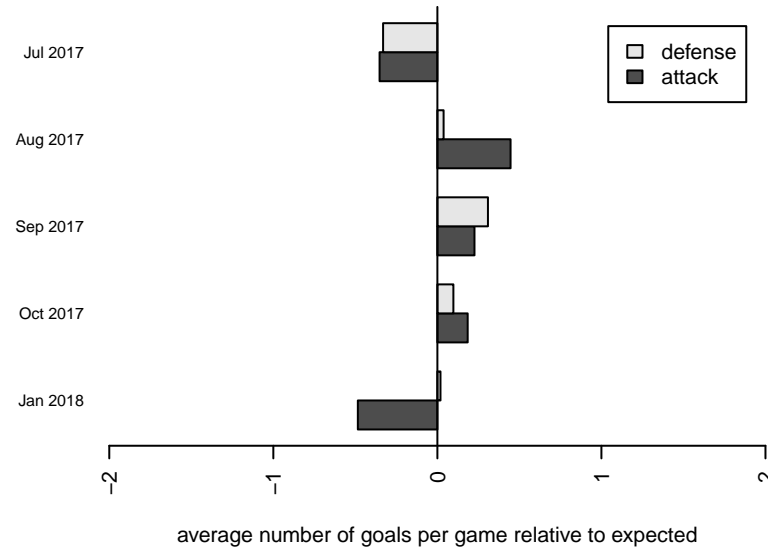

Performance relative to 13 month average