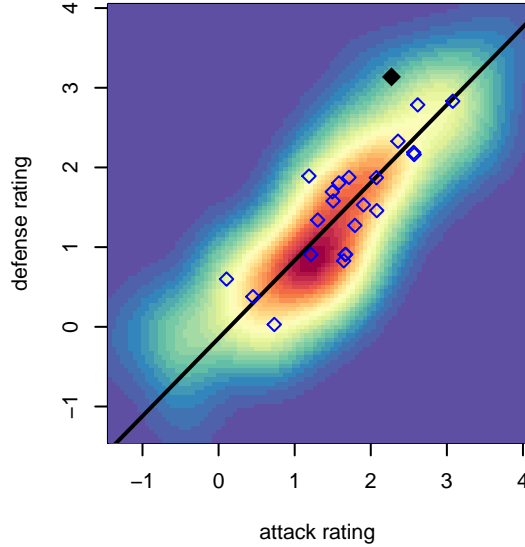

# Crossfire Premier B G04

Crossfire Premier  
 Redmond, WA  
 G04 total strength=1580  
 attack=9.7 defense=23.02  
 fall league = RCL G04 Div 3

alt names used:  
 Crossfire Premier G04 B  
 CROSSFIRE PREMIER G2004 B  
 CROSSFIRE PREMIER G2004 B (WA)  
 CROSSFIRE PREMIER G2004 B (WA)  
 Crossfire Premier G2004-B

Venues played:  
 2017 Nike Crossfire Challenge Silver Group U1  
 2017 WA Rush Cup GU14 Silver  
 2017 REDAPT Cup Silver U14  
 2017 RCL G04 Div 3  
 2017 PacNW Winter Classic 2004 Premier 2

**Crossfire Premier B G04**  
 Dots are actual minus expected GF (blue circles) and GA (red triangles).  
 Blue line is smoothed change in attack strength. Red is smoothed change in defense strength.

**attack and defense variance (black dot)  
relative to other teams  
and top 10 in region**

**attack and defense rating  
relative to others at age  
and all opponents in last 13 months**

**Performance relative to 13 month average**