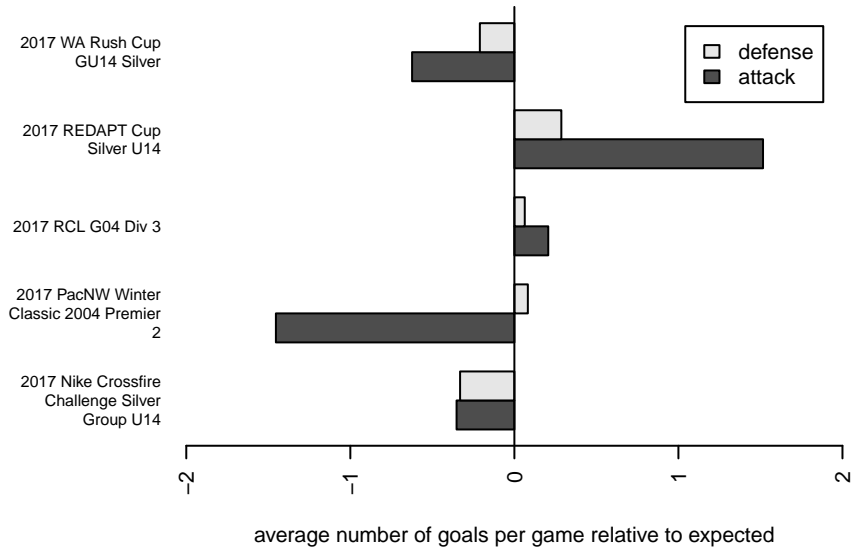

# Crossfire Premier B G04

Crossfire Premier  
 Redmond, WA  
 G04 total strength=1580  
 attack=9.7 defense=23.02  
 fall league = RCL G04 Div 3

alt names used:  
 Crossfire Premier G04 B  
 CROSSFIRE PREMIER G2004 B  
 CROSSFIRE PREMIER G2004 B (WA)  
 CROSSFIRE PREMIER G2004 B (WA)  
 Crossfire Premier G2004-B

Venues played:  
 2017 Nike Crossfire Challenge Silver Group U1  
 2017 WA Rush Cup GU14 Silver  
 2017 REDAPT Cup Silver U14  
 2017 RCL G04 Div 3  
 2017 PacNW Winter Classic 2004 Premier 2

**Crossfire Premier B G04**  
 Dots are actual minus expected GF (blue circles) and GA (red triangles).  
 Blue line is smoothed change in attack strength. Red is smoothed change in defense strength.

**attack and defense variance (black dot)  
relative to other teams  
and top 10 in region**

**attack and defense rating  
relative to others at age  
and all opponents in last 13 months**

**Performance relative to 13 month average**