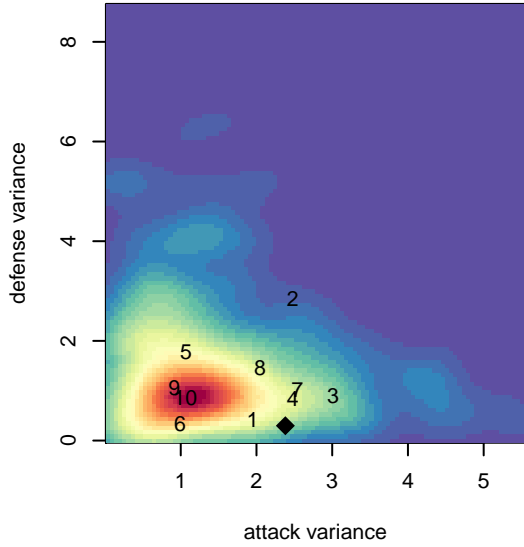

# Crossfire Premier B G04

Crossfire Premier  
 Redmond, WA  
 G04 total strength=1580  
 attack=9.7 defense=23.02  
 fall league = RCL G04 Div 3

alt names used:  
 Crossfire Premier G04 B  
 CROSSFIRE PREMIER G2004 B  
 CROSSFIRE PREMIER G2004 B (WA)  
 CROSSFIRE PREMIER G2004 B (WA)  
 Crossfire Premier G2004-B

Venues played:  
 2017 Nike Crossfire Challenge Silver Group U1  
 2017 WA Rush Cup GU14 Silver  
 2017 REDAPT Cup Silver U14  
 2017 RCL G04 Div 3  
 2017 PacNW Winter Classic 2004 Premier 2

**Crossfire Premier B G04**  
 Dots are actual minus expected GF (blue circles) and GA (red triangles).  
 Blue line is smoothed change in attack strength. Red is smoothed change in defense strength.

**attack and defense variance (black dot)  
relative to other teams  
and top 10 in region**

**attack and defense rating  
relative to others at age  
and all opponents in last 13 months**

**Performance relative to 13 month average**