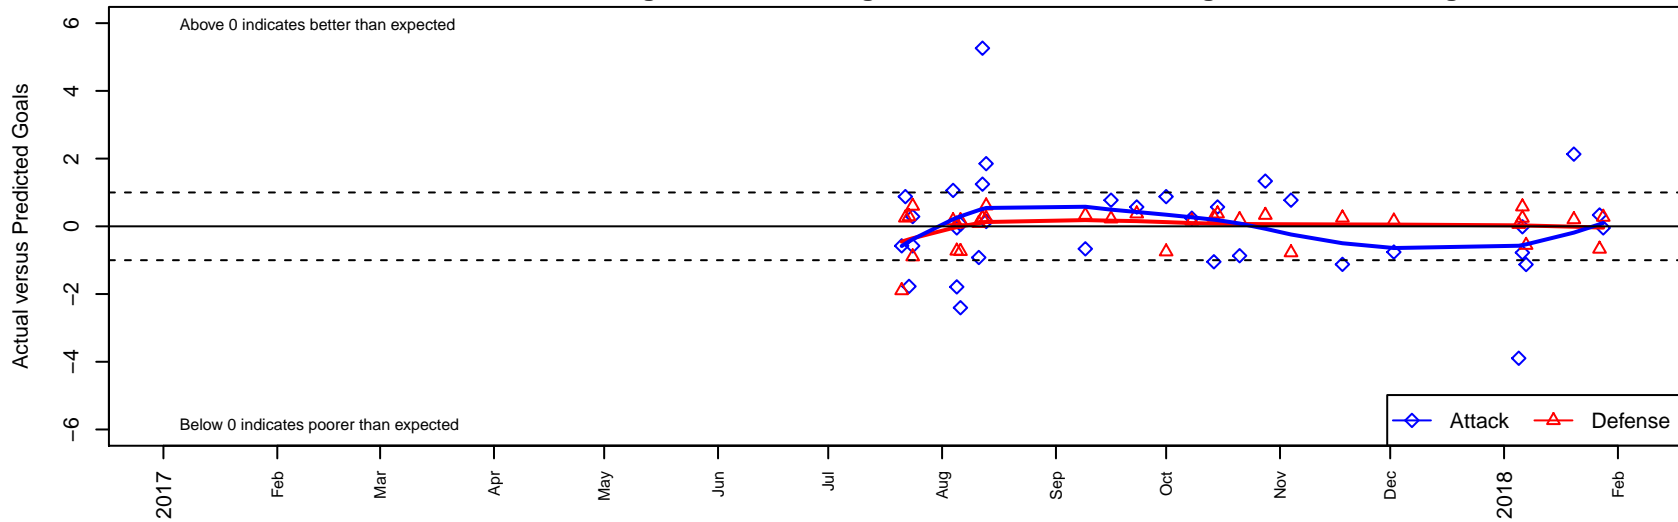

# Crossfire Premier B G04

Crossfire Premier  
 Redmond, WA  
 G04 total strength=1580  
 attack=9.7 defense=23.02  
 fall league = RCL G04 Div 3

alt names used:  
 Crossfire Premier G04 B  
 CROSSFIRE PREMIER G2004 B  
 CROSSFIRE PREMIER G2004 B (WA)  
 CROSSFIRE PREMIER G2004 B (WA)  
 Crossfire Premier G2004-B

Venues played:  
 2017 Nike Crossfire Challenge Silver Group U1  
 2017 WA Rush Cup GU14 Silver  
 2017 REDAPT Cup Silver U14  
 2017 RCL G04 Div 3  
 2017 PacNW Winter Classic 2004 Premier 2

**Crossfire Premier B G04**  
 Dots are actual minus expected GF (blue circles) and GA (red triangles).  
 Blue line is smoothed change in attack strength. Red is smoothed change in defense strength.

**attack and defense variance (black dot)  
relative to other teams  
and top 10 in region**

**attack and defense rating  
relative to others at age  
and all opponents in last 13 months**

**Performance relative to 13 month average**